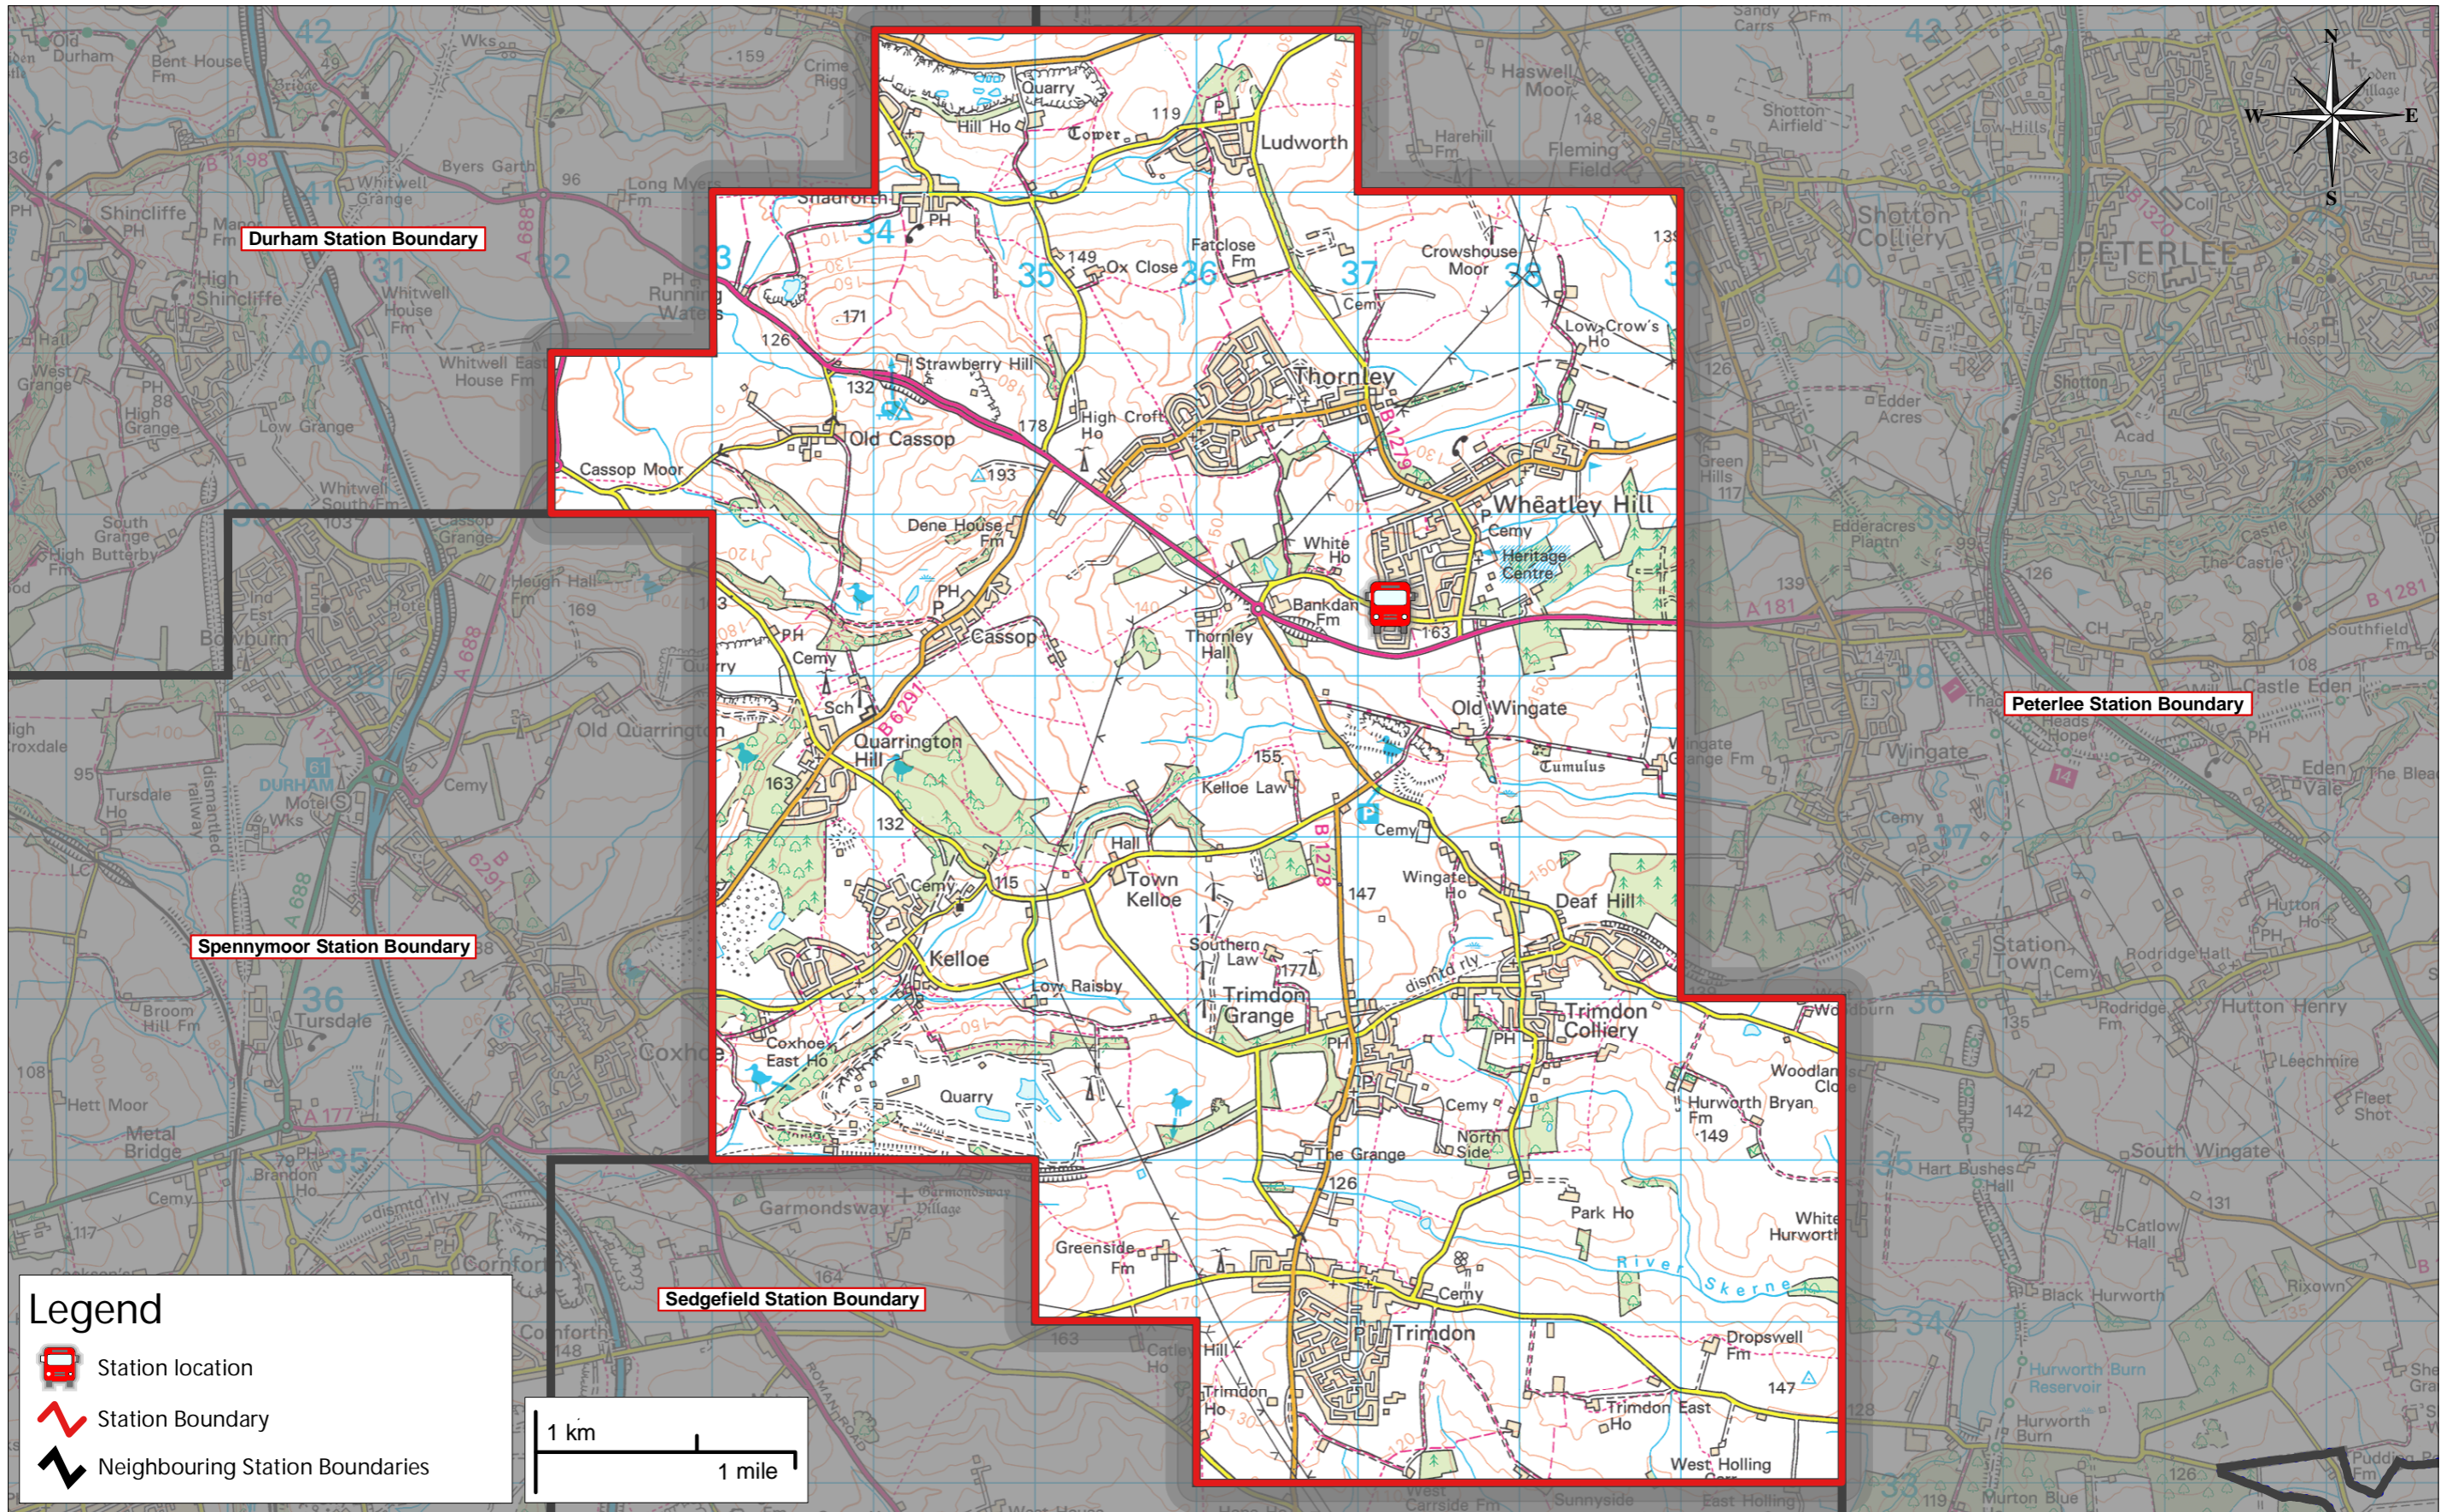

County Durham and Darlington Fire Rescue Service - Wheatley Hill

Author: Daniel Hardwick
 Department: Information Services
 Drawing No: N/A
 Date: 24/01/2019
 Scale: 1:40000

© Crown copyright and database rights [2019]
 Ordnance Survey [100032509]