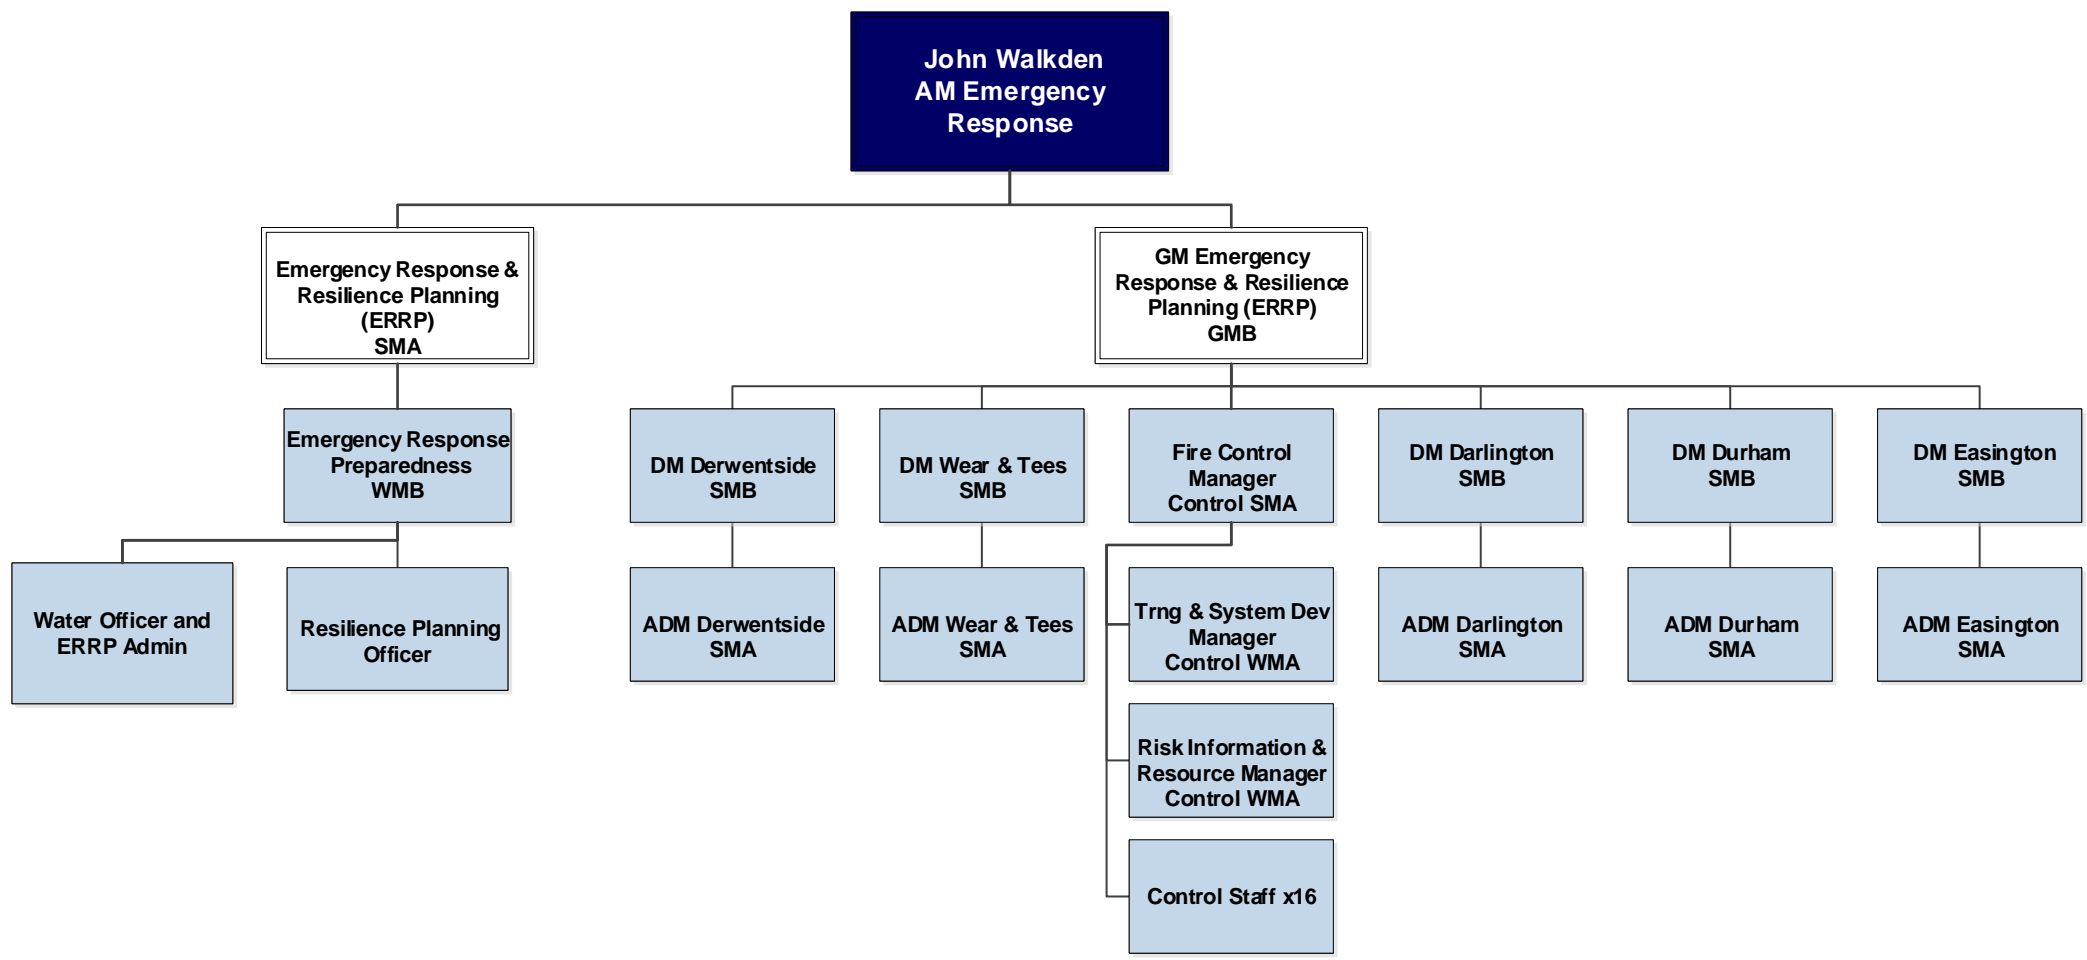

# Service Leadership Team

**Keith Wanley  
AM Community Risk  
Management  
AMB**

**Steve Wharton**  
AM Training, Assets  
and Assurance

Technical Services  
Manager SMB

GM Assurance  
GMB

GM Training Manager  
GMB

Workshops  
Manager

Asset Management  
Officer  
WMB (Project)

Ops Assets & H&S  
Manager  
SMA

Business Development  
Manager

Delivery Manager  
SMA

Development  
Manager  
SMA

Ass Workshops  
Manager

Stores Manager