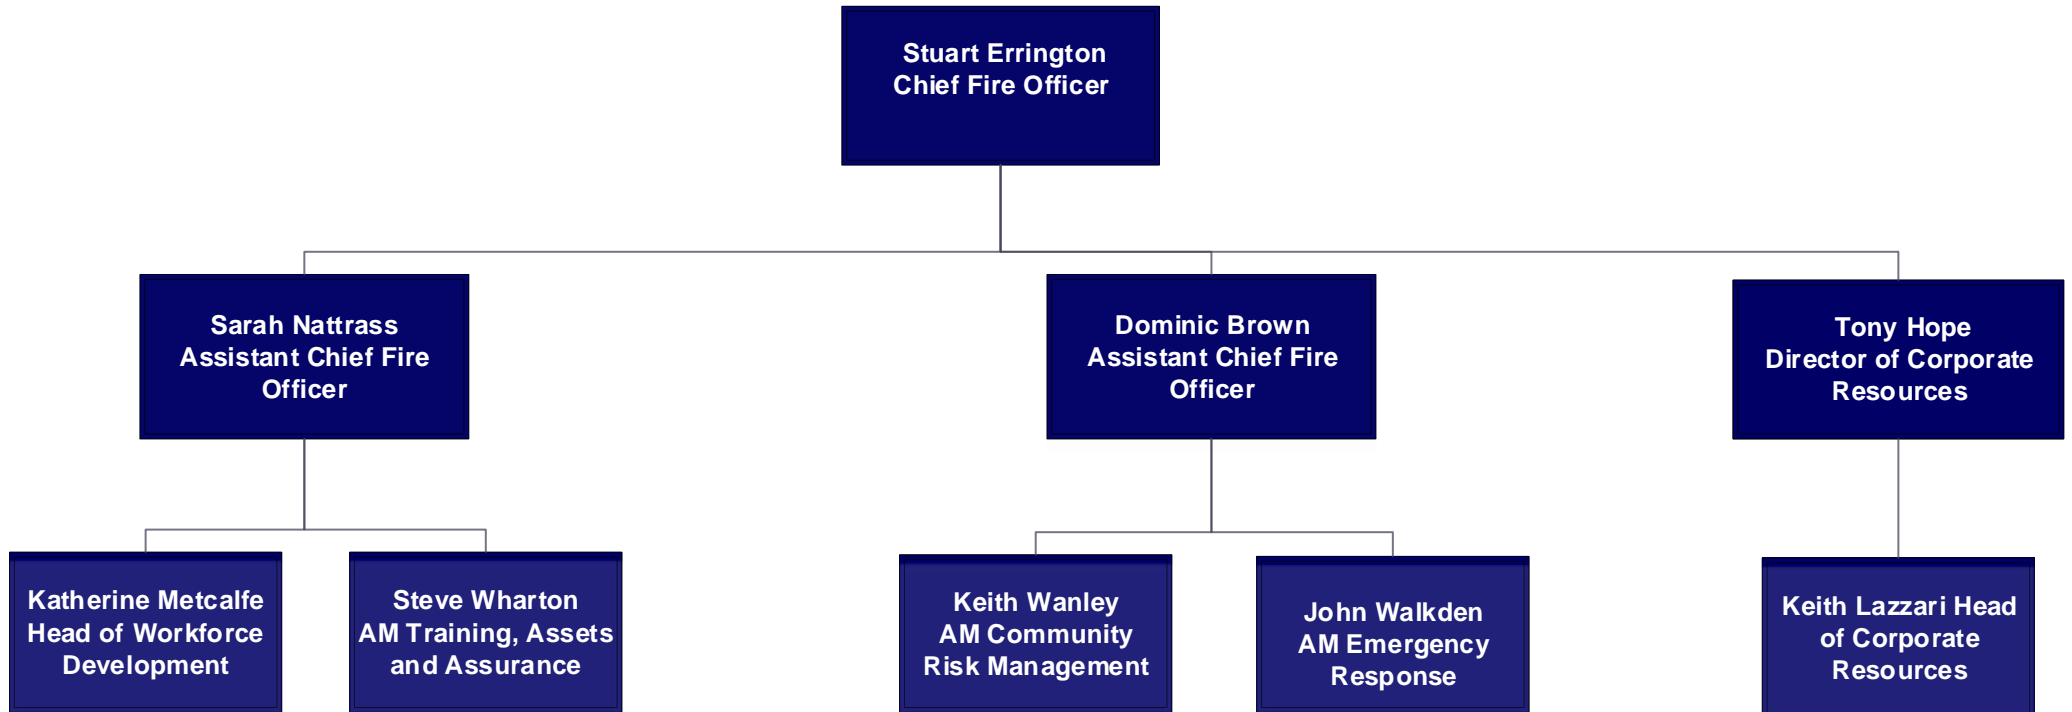

# Service Leadership Team

**Keith Wanley  
AM Community Risk  
Management  
AMB**

**Steve Wharton**  
AM Training, Assets  
and Assurance

Technical Services  
Manager SMB

GM Assurance  
GMB

GM Training Manager  
GMB

Workshops  
Manager

Asset Management  
Officer  
WMB (Project)

Ops Assets & H&S  
Manager  
SMA

Business Development  
Manager

Delivery Manager  
SMA

Development  
Manager  
SMA

Ass Workshops  
Manager

Stores Manager