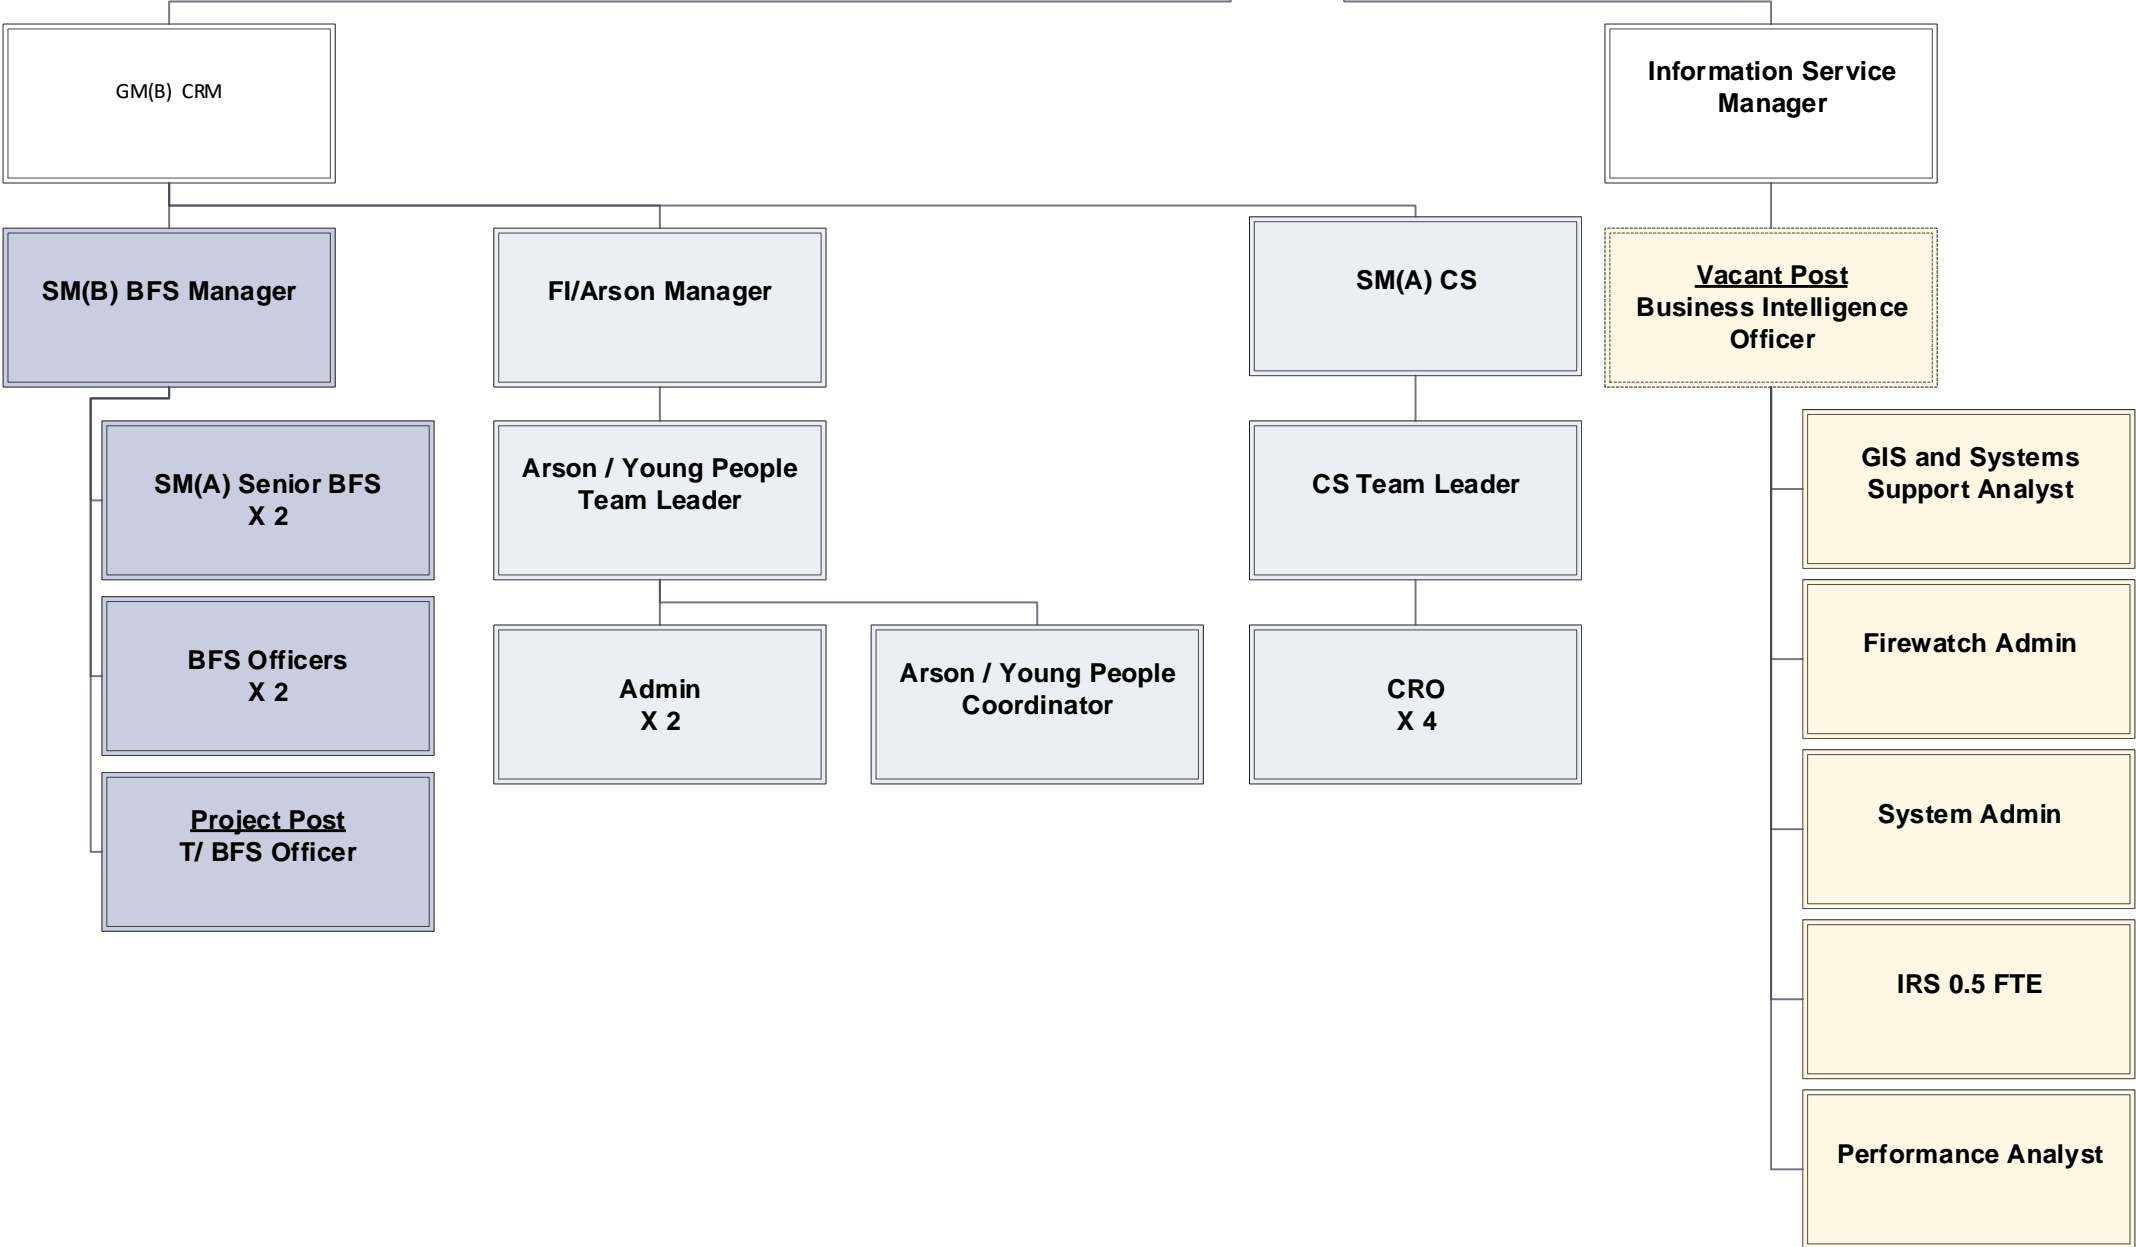

# Service Leadership Team

**Keith Wanley  
AM Community Risk  
Management  
AMB**

**Steve Wharton**  
AM Training, Assets  
and Assurance

Technical Services  
Manager SMB

GM Assurance  
GMB

GM Training Manager  
GMB

Workshops  
Manager

Asset Management  
Officer  
WMB (Project)

Ops Assets & H&S  
Manager  
SMA

Business Development  
Manager

Delivery Manager  
SMA

Development  
Manager  
SMA

Ass Workshops  
Manager

Stores Manager