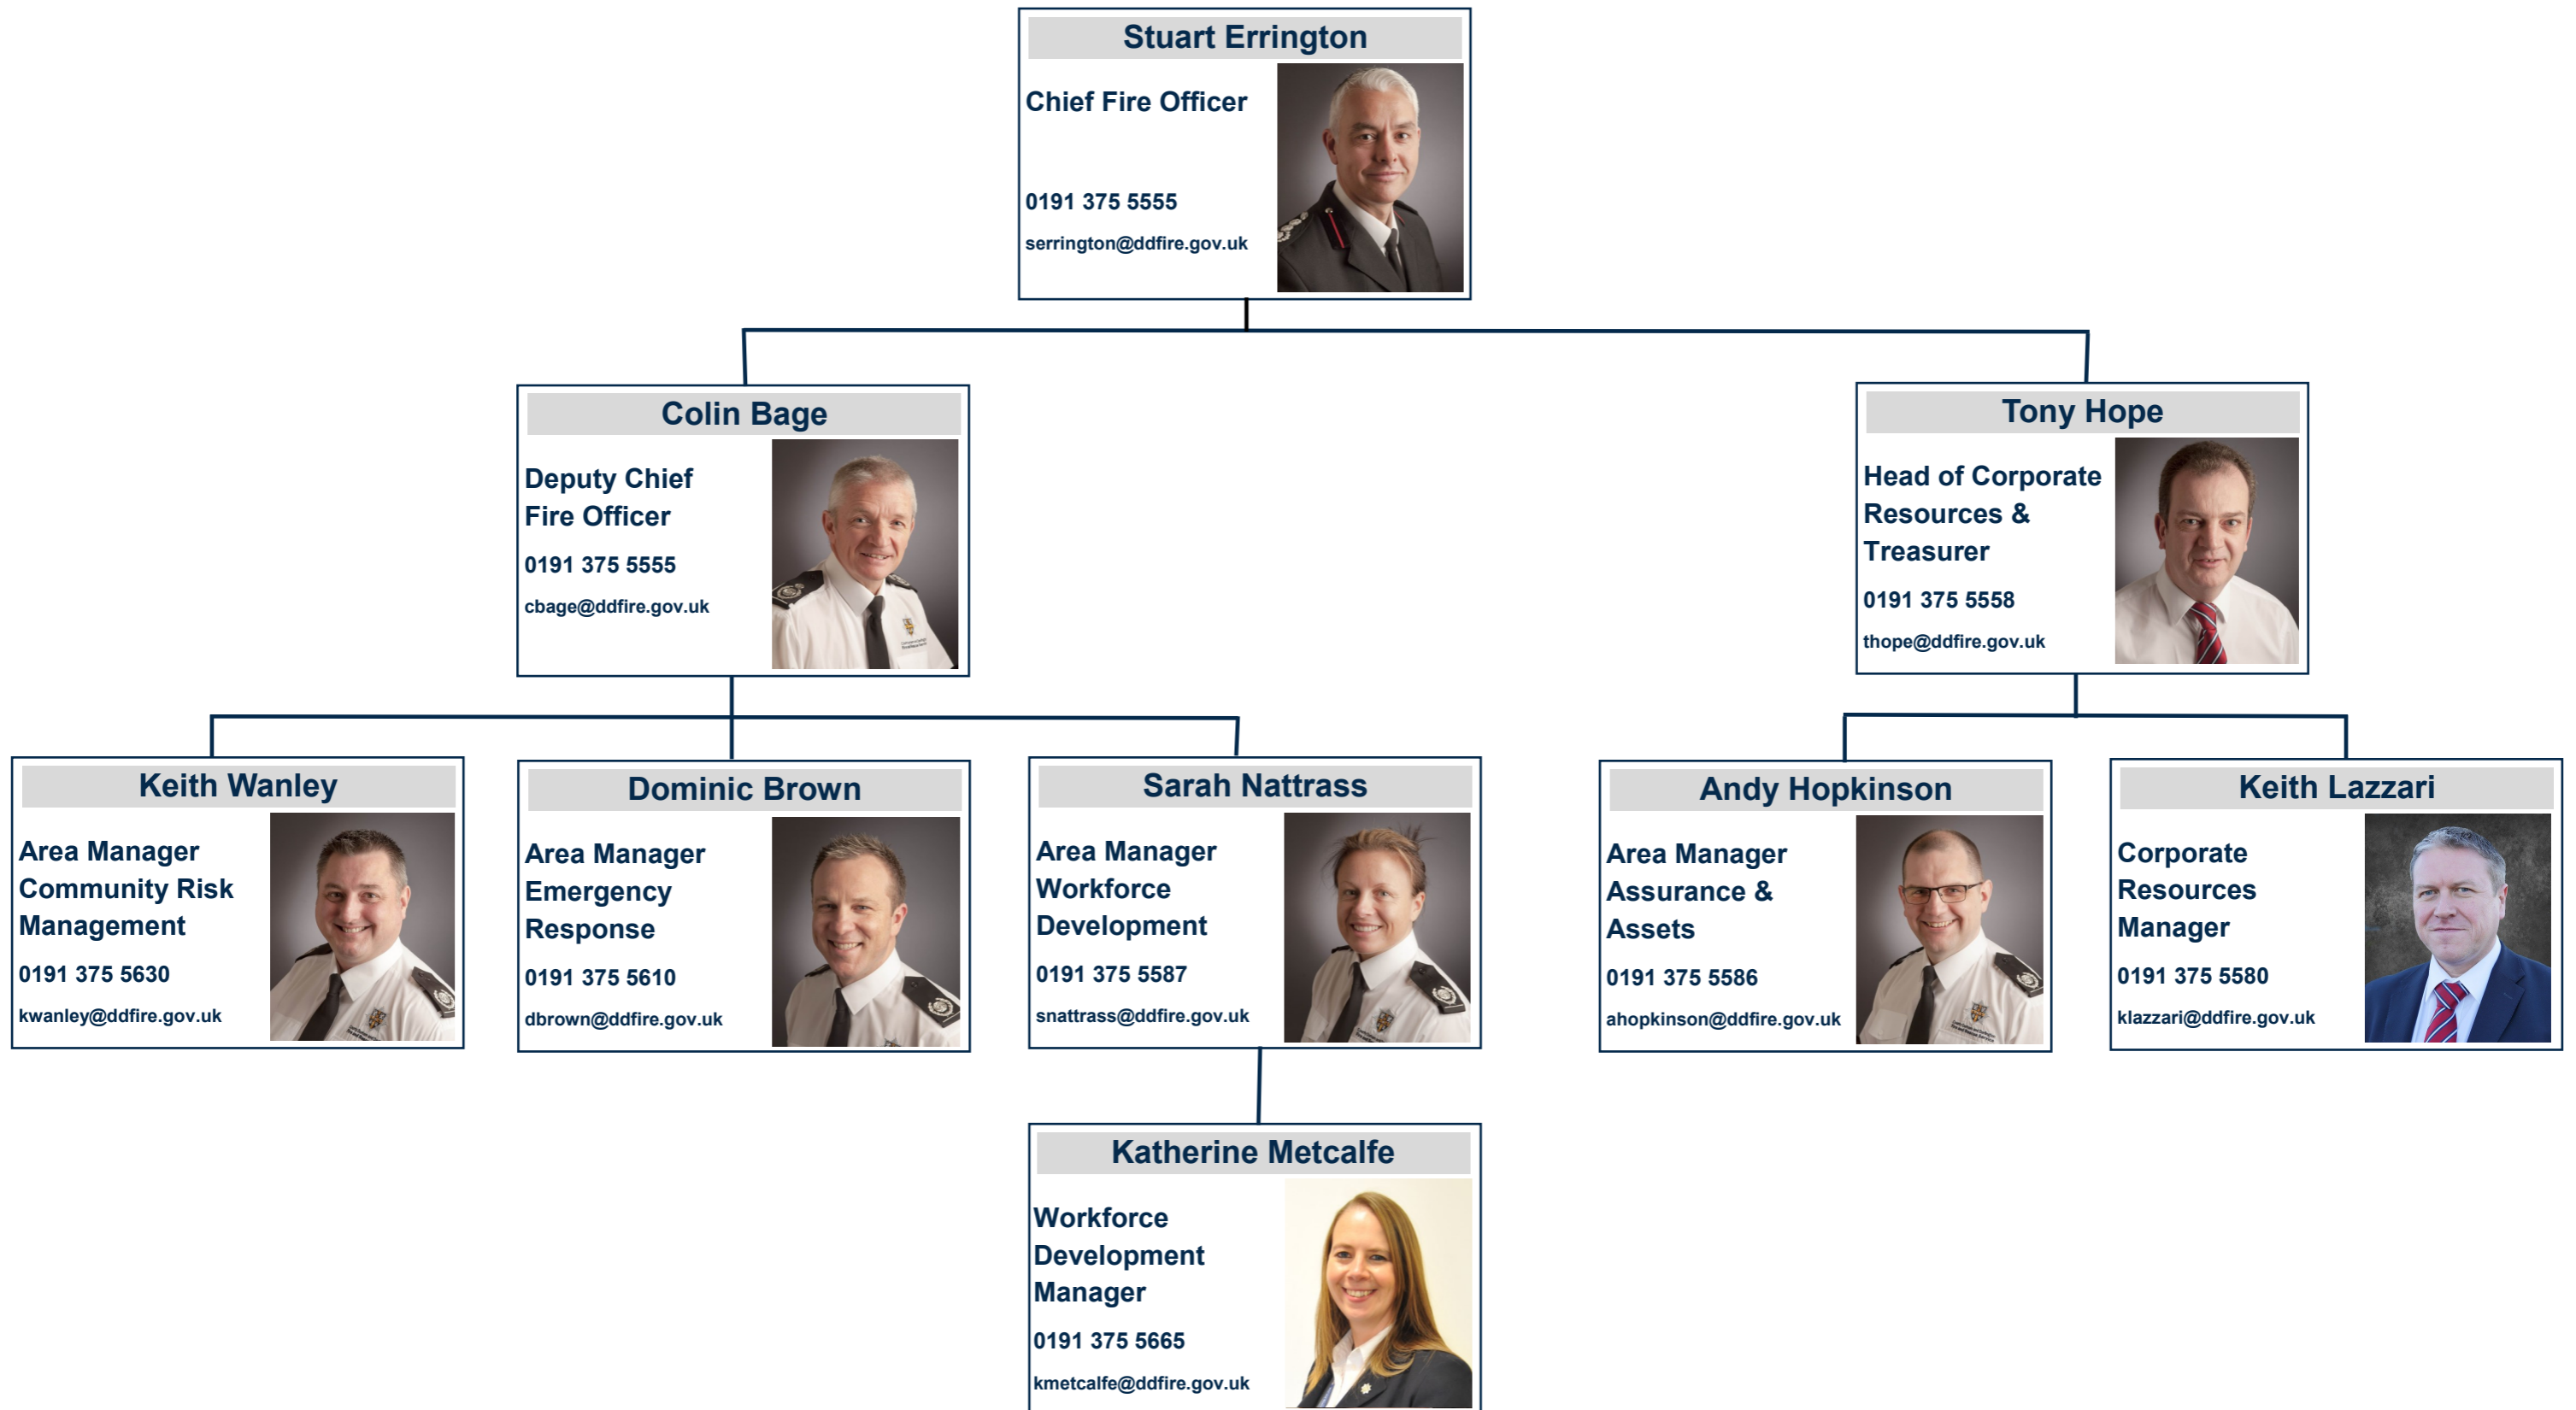

Service Leadership Team

The Service Leadership Team (SLT) provide the senior executive officer function within the Service.

The Fire and Rescue Authority delegates to the SLT, the effective management of the organisation and its resources, the delivery of the primary corporate, operational and support services and the execution of the statutory responsibilities.