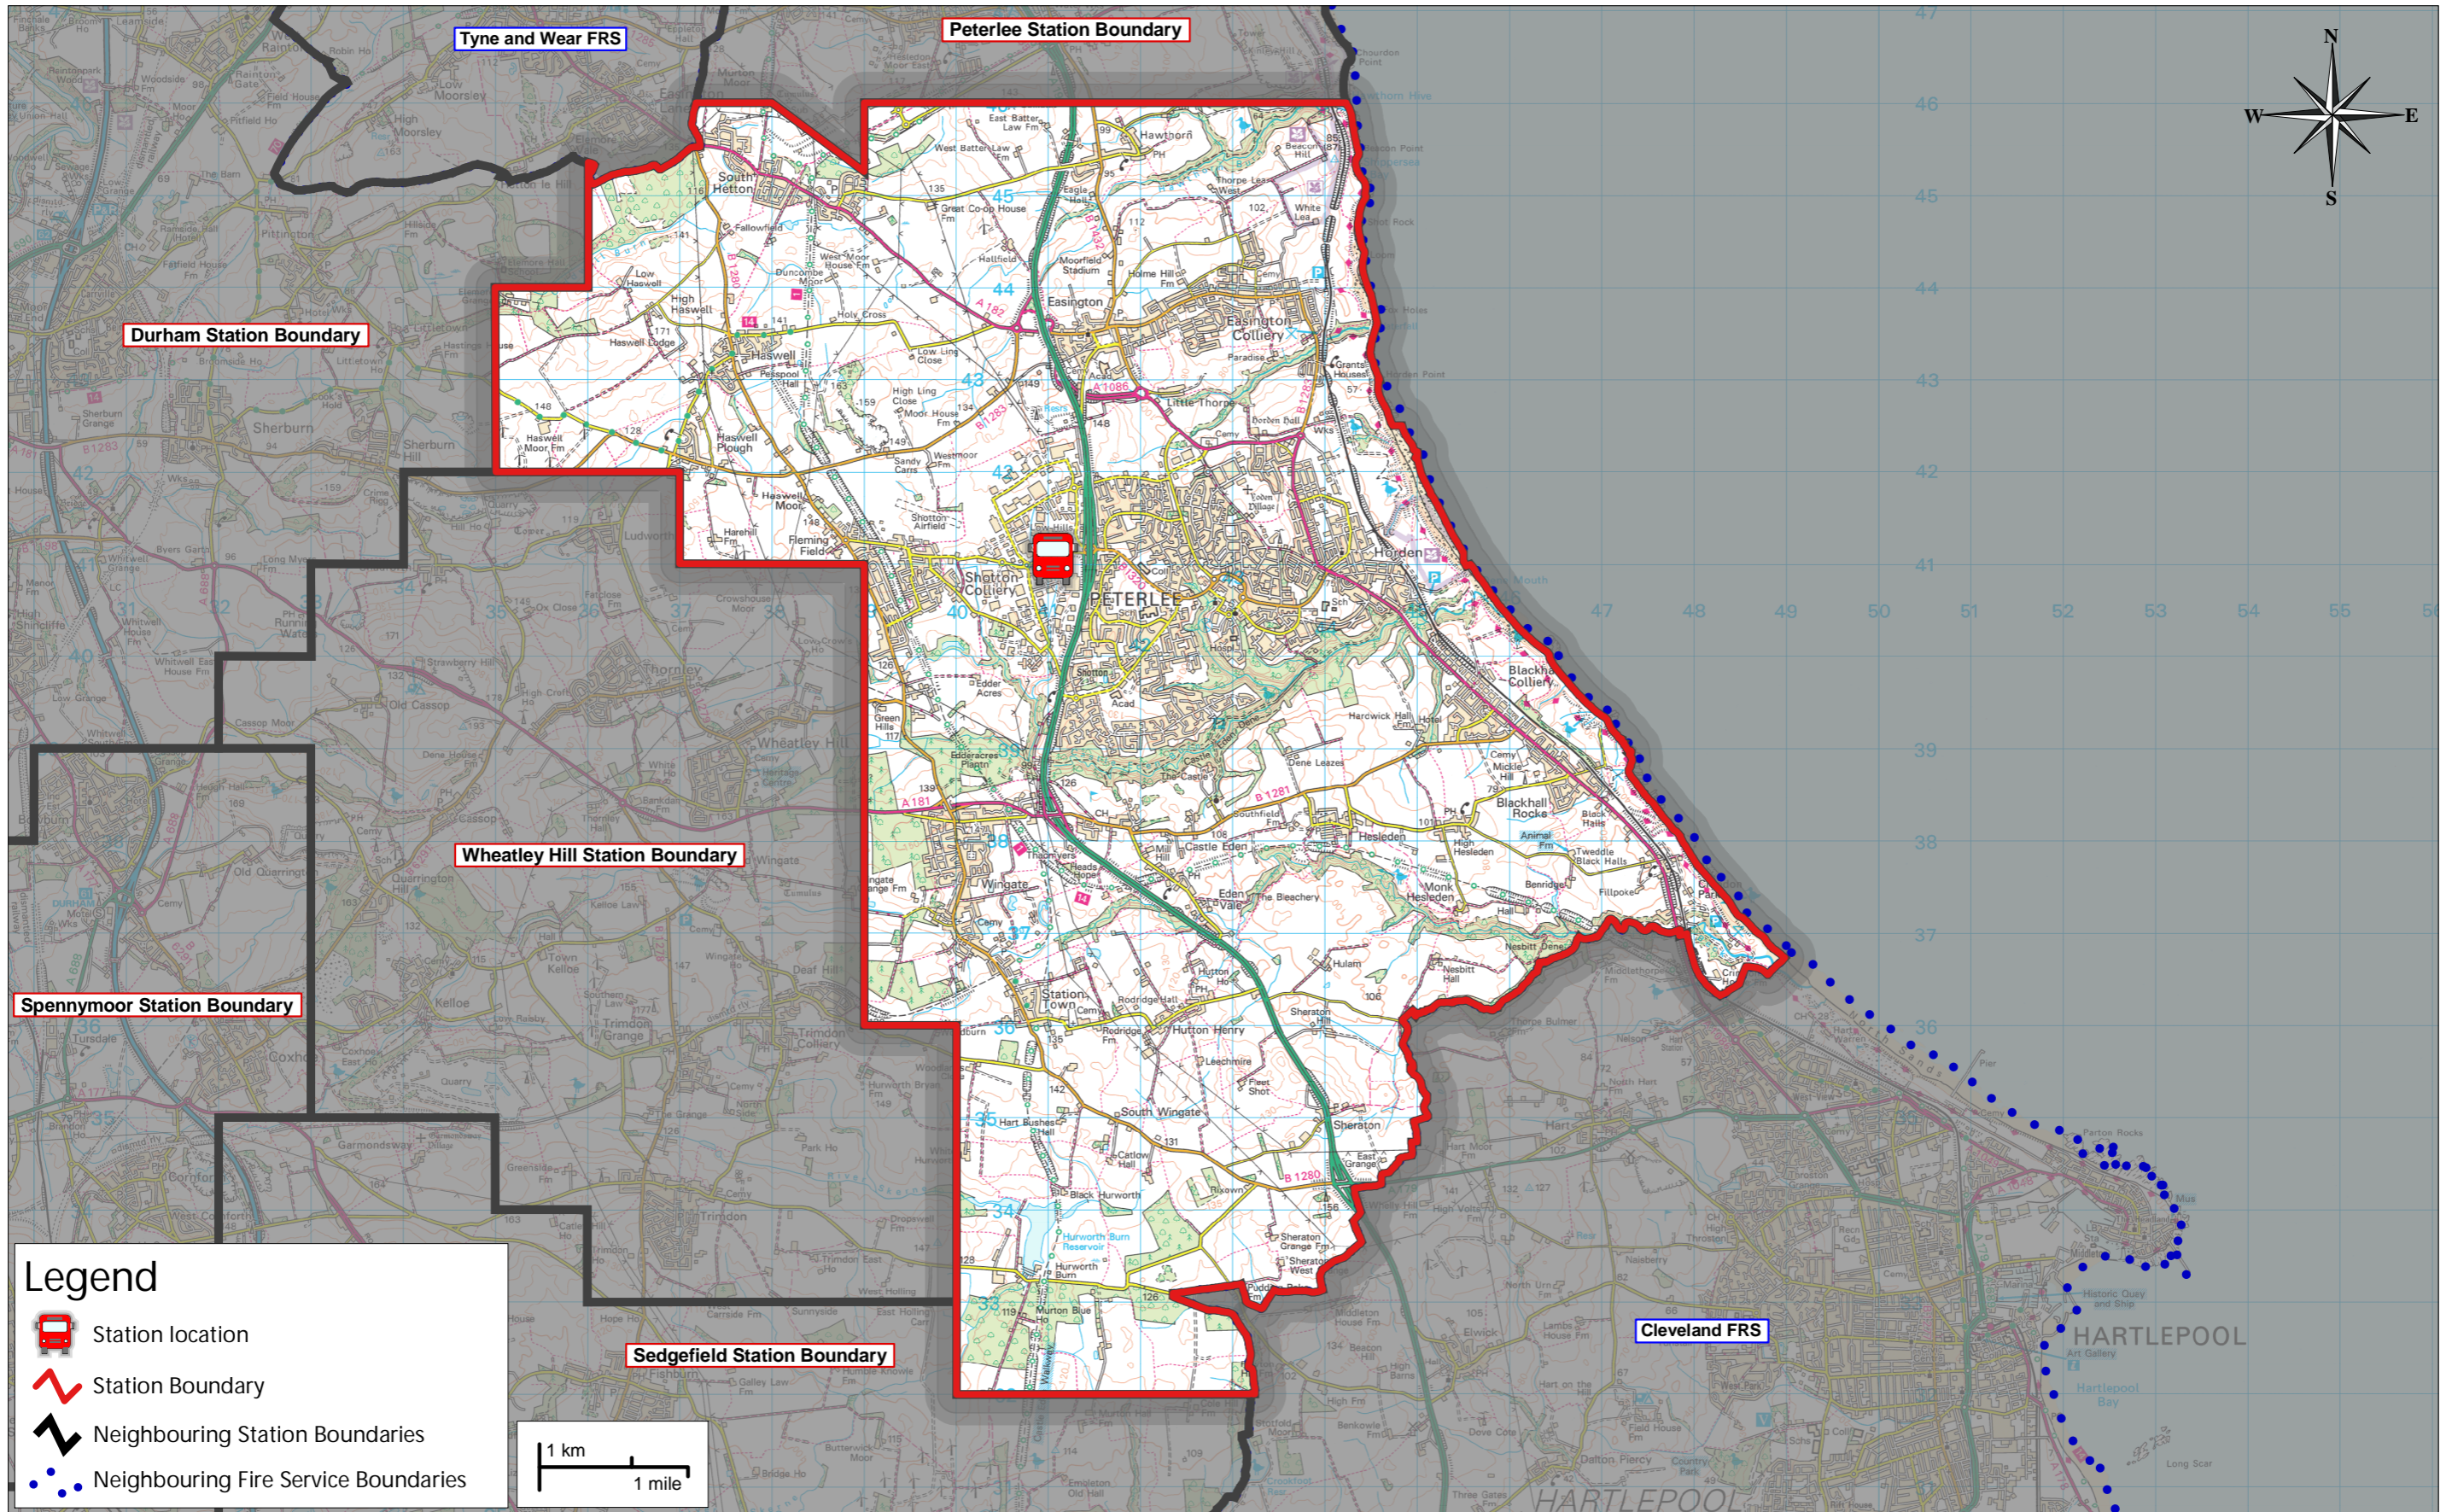

County Durham and Darlington Fire Rescue Service - Peterlee

Author: Daniel Hardwick
 Department: Information Services
 Drawing No: N/A
 Date: 24/01/2019
 Scale: 1:70000

© Crown copyright and database rights [2019]
 Ordnance Survey [100032509]

County Durham and Darlington
Fire and Rescue Service