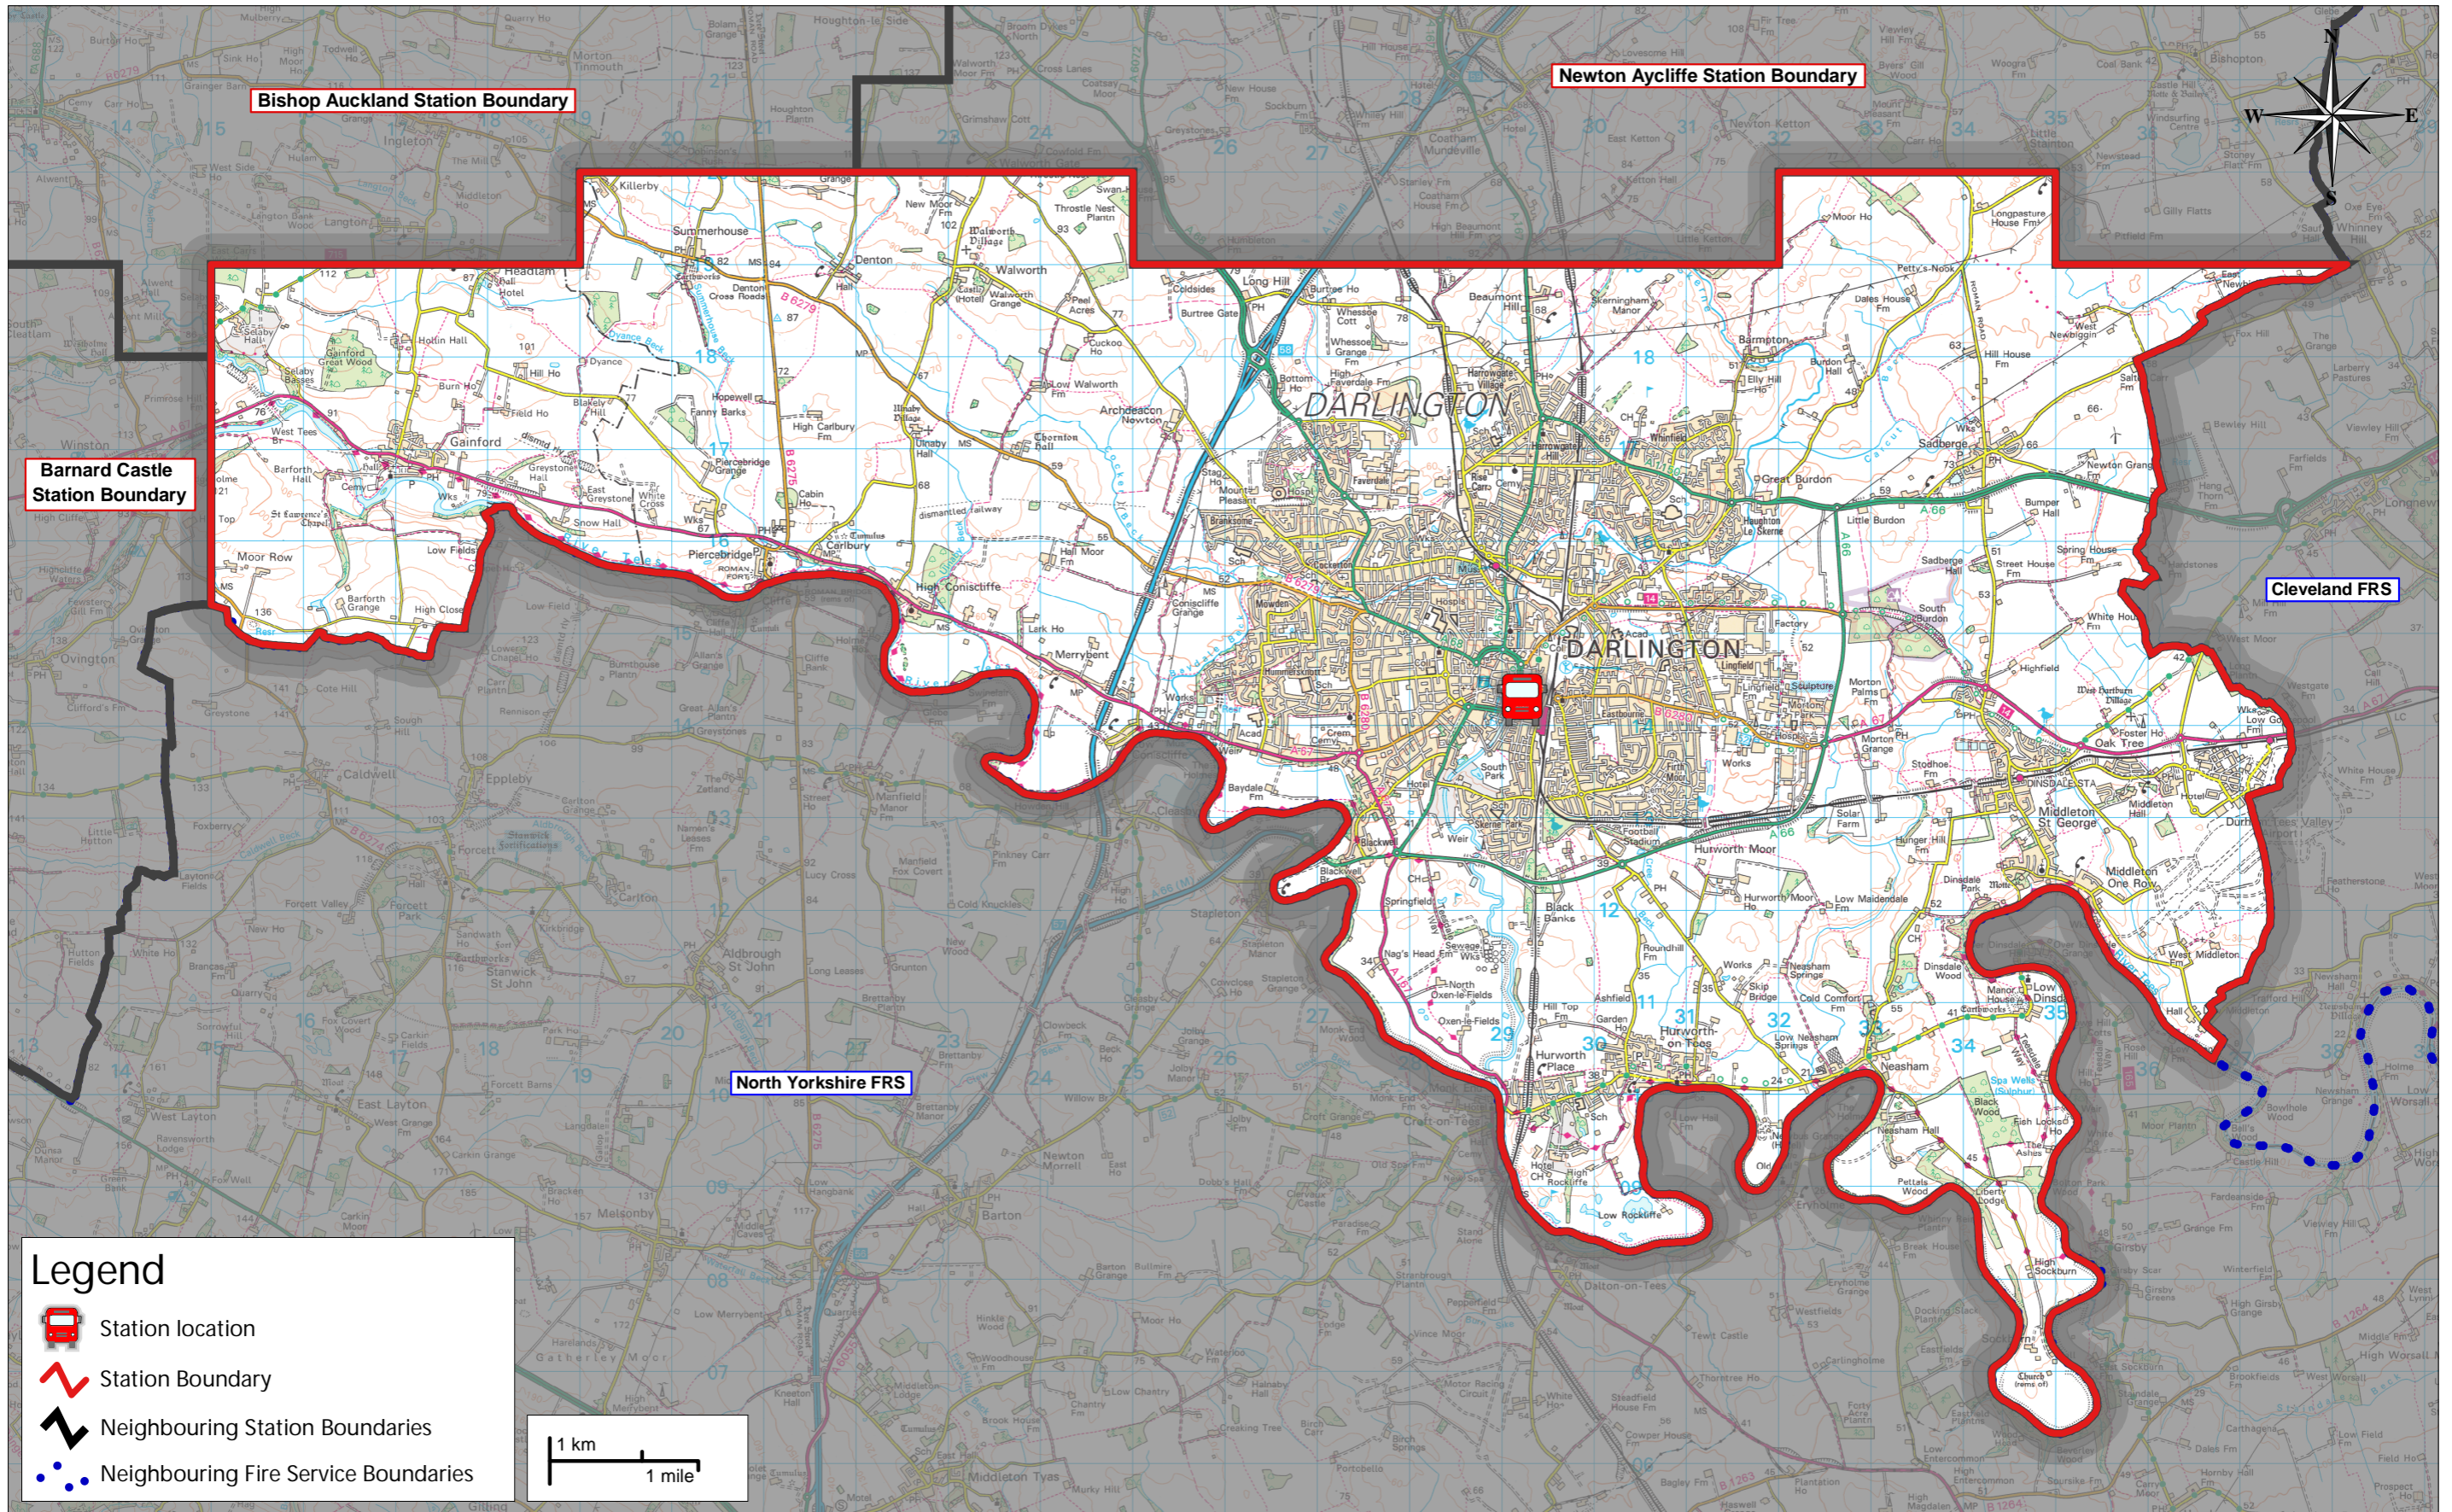

County Durham and Darlington Fire Rescue Service - Darlington

Legend

-  Station location
-  Station Boundary
-  Neighbouring Station Boundaries
-  Neighbouring Fire Service Boundaries

Author: Daniel Hardwick
 Department: Information Services
 Drawing No: N/A
 Date: 24/01/2019
 Scale: 1:70000

© Crown copyright and database rights [2019]
 Ordnance Survey [100032509]

County Durham and Darlington
Fire and Rescue Service