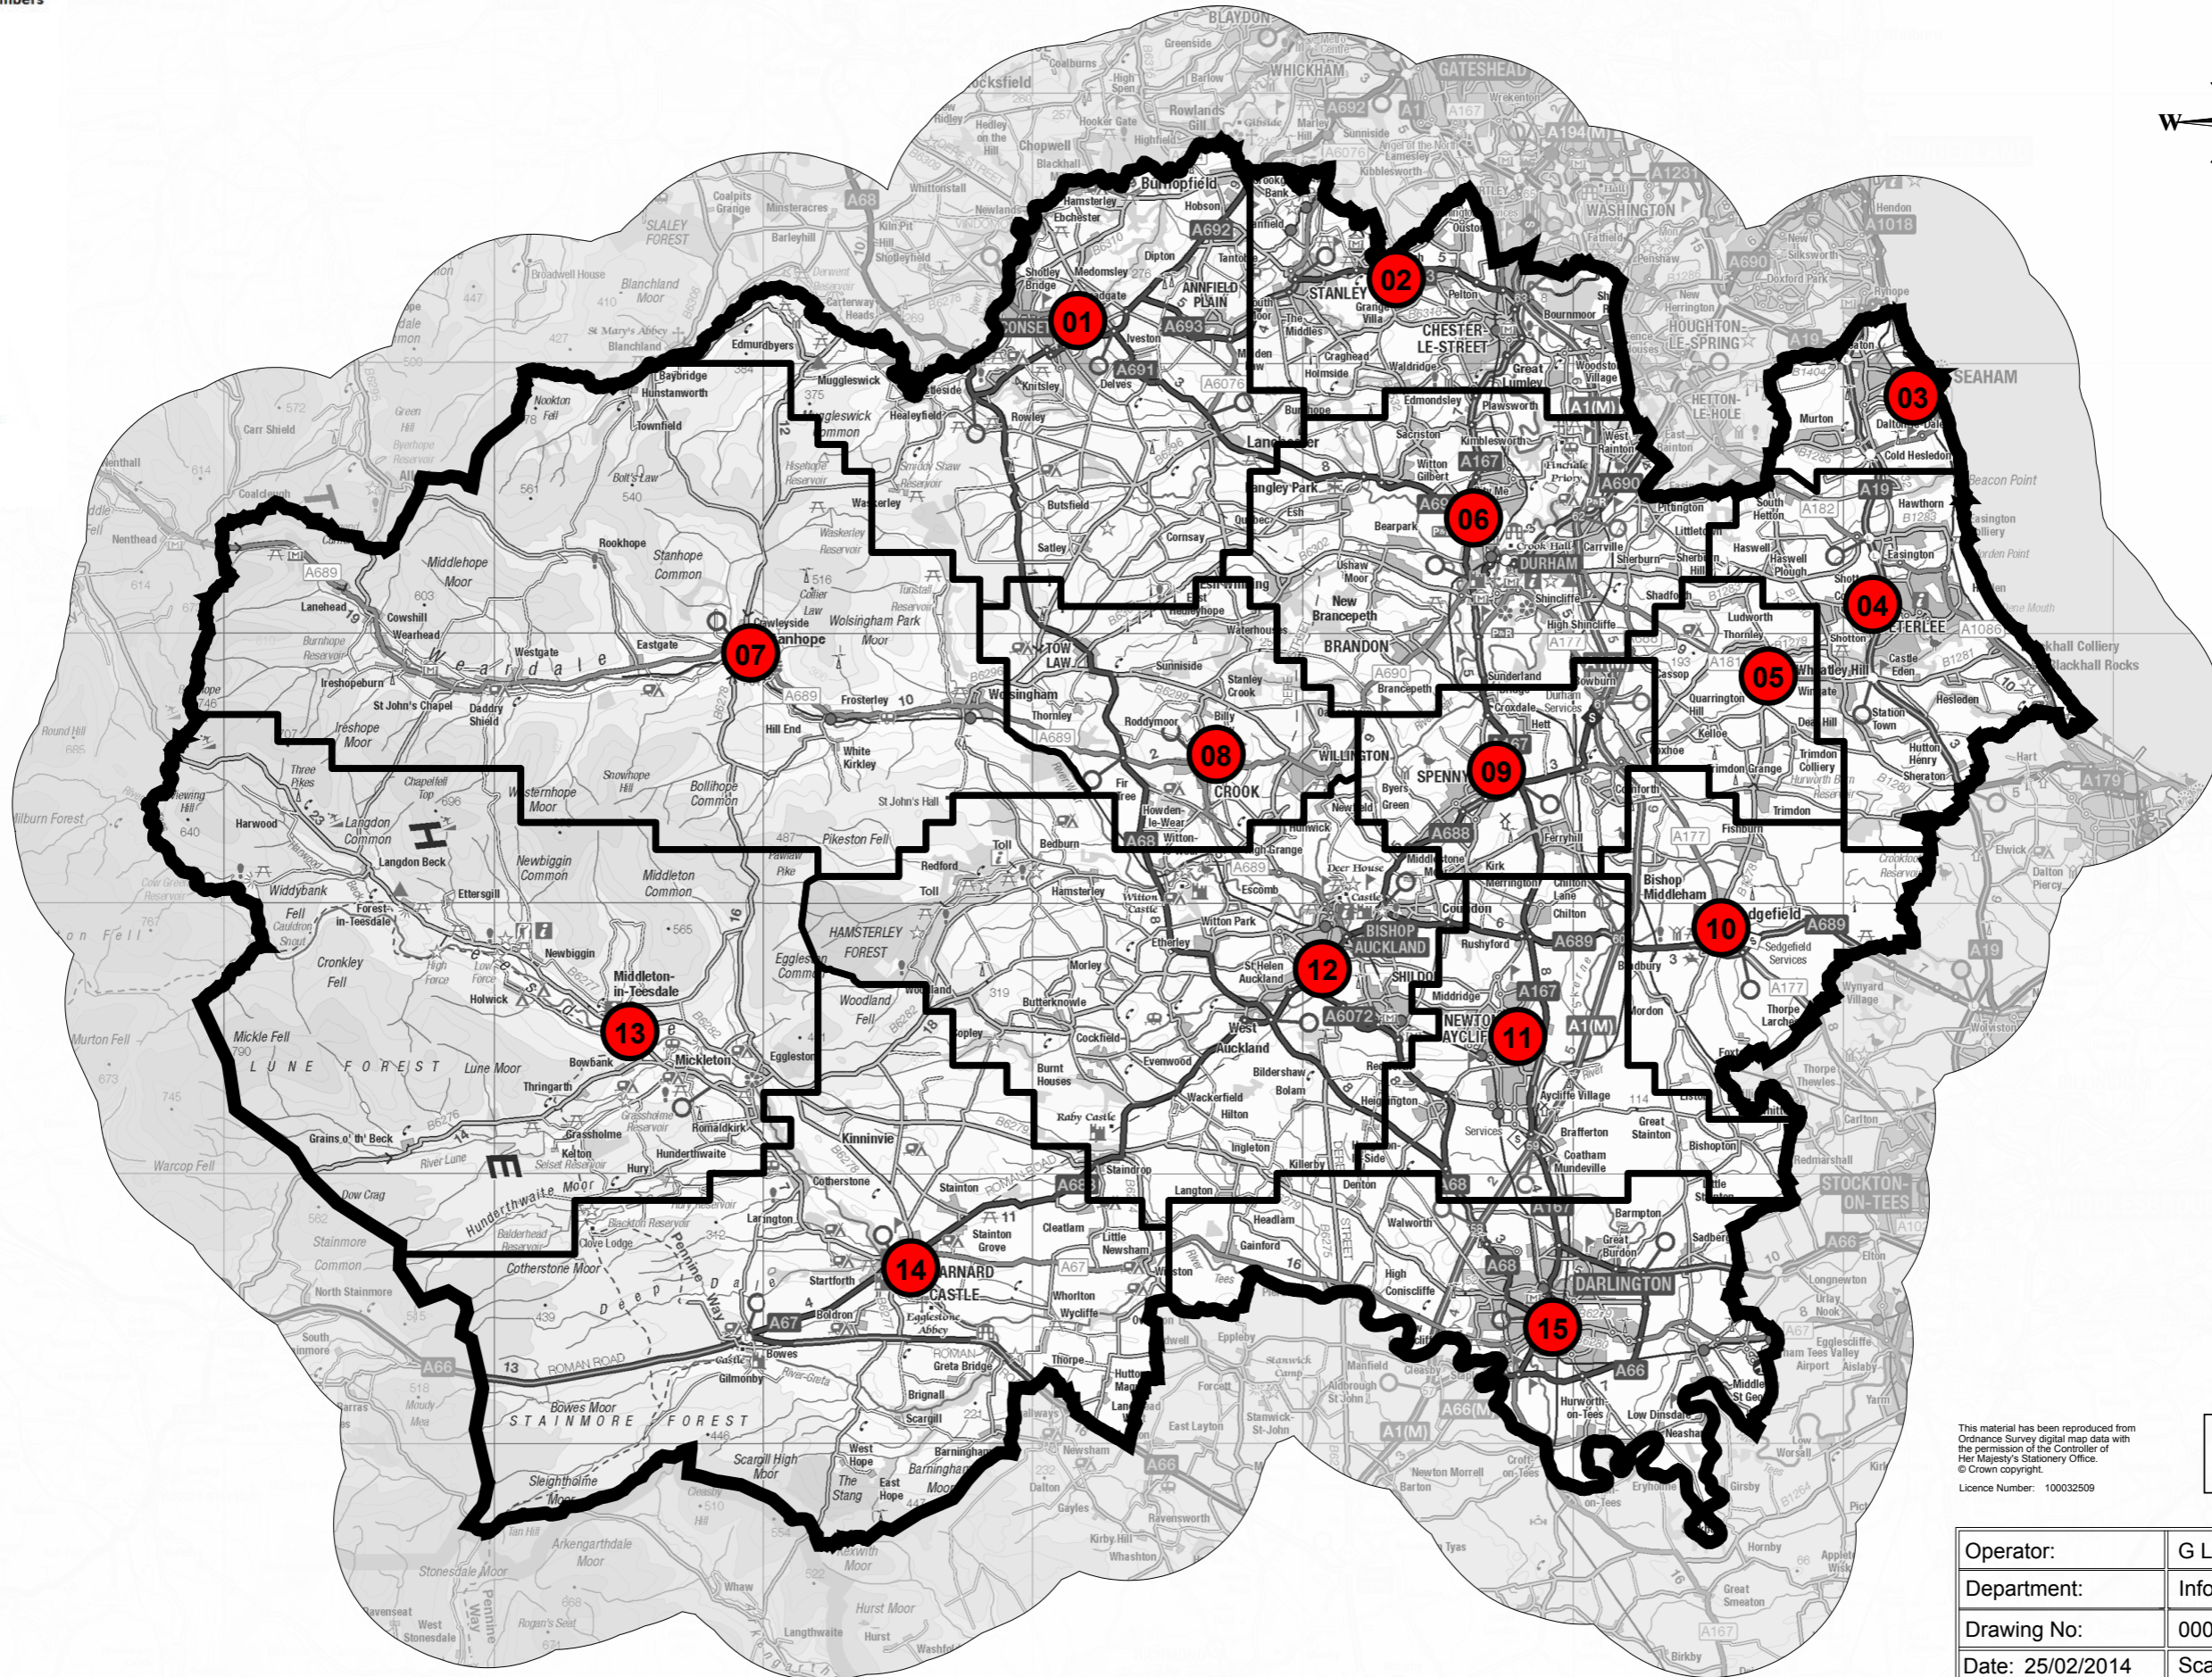

County Durham and Darlington Fire and Rescue Service Area

Station Name and Numbers

- 01 Consett
- 02 High Handenhold
- 03 Seaham
- 04 Peterlee
- 05 Wheatley Hill
- 06 Durham
- 07 Stanhope
- 08 Crook
- 09 Spennymoor
- 10 Sedgfield
- 11 Newton Aycliffe
- 12 Bishop Auckland
- 13 Middleton-in-Teesdale
- 14 Barnard Castle
- 15 Darlington

Operator:	G Lockhart
Department:	Information Services
Drawing No:	000001
Date: 25/02/2014	Scale: 1:250000